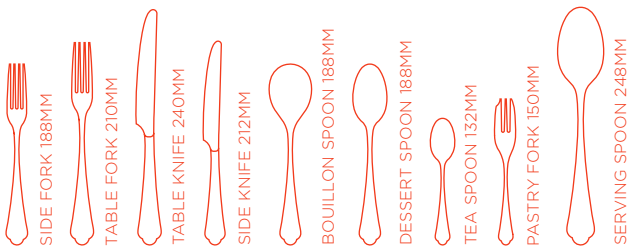

CHARINGWORTH®

Santol Mirror Finish

Metal Thickness

Table Knife - 9.0mm, Table Fork - 5.0mm, Dessert Spoon - 3.5mm, English Tea Spoon - 3.0mm

Pieces Available

- SIDE FORK 188MM
- TABLE FORK 210MM
- TABLE KNIFE 240MM
- SIDE KNIFE 212MM
- BOUILLON SPOON SMALL 188MM
- DESSERT SPOON 188MM
- ENGLISH TEA SPOON 132MM
- COFFEE SPOON 116MM
- STEAK KNIFE 245MM
- LONG TEA SPOON 188MM
- SOUP SPOON 210MM
- PASTRY FORK 150MM
- SERVING FORK 248MM
- SERVING SPOON 248MM

CHARINGWORTH®

RAPHIA Mirror Finish

Metal Thickness

Table Knife - 8.5mm, Table Fork - 3.5mm, Dessert Spoon - 3.5mm, English Tea Spoon - 3.0mm

Pieces Available

CHARINGWORTH®

Baguette Mirror Finish

Metal Thickness

Table Knife - 8.5mm, Table Fork - 3.5mm, Dessert Spoon - 3.5mm, English Tea Spoon - 3.0mm

Pieces Available

CHARINGWORTH®

Contact Us

Ask us how we can enrich your experience.

E sales@charingworth.net

T +44 (0)1386 800 000