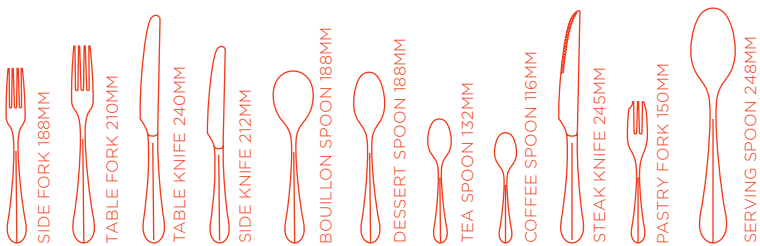

CHARINGWORTH®

Santol Mirror Finish

Metal Thickness

Table Knife - 9.0mm, Table Fork - 5.0mm, Dessert Spoon - 3.5mm, English Tea Spoon - 3.0mm

Pieces Available

- SIDE FORK 188MM
- TABLE FORK 210MM
- TABLE KNIFE 240MM
- SIDE KNIFE 212MM
- BOUILLON SPOON SMALL 188MM
- DESSERT SPOON 188MM
- ENGLISH TEA SPOON 132MM
- COFFEE SPOON 116MM
- STEAK KNIFE 245MM
- LONG TEA SPOON 188MM
- SOUP SPOON 210MM
- PASTRY FORK 150MM
- SERVING FORK 248MM
- SERVING SPOON 248MM

CHARINGWORTH®

RAPHIA Mirror Finish

Metal Thickness

Table Knife - 8.5mm, Table Fork - 3.5mm, Dessert Spoon - 3.5mm, English Tea Spoon - 3.0mm

Pieces Available

CHARINGWORTH®

Baguette Mirror Finish

Metal Thickness

Table Knife - 8.5mm, Table Fork - 3.5mm, Dessert Spoon - 3.5mm, English Tea Spoon - 3.0mm

Pieces Available

CHARINGWORTH®

Contact Us

Ask us how we can enrich your experience.

E sales@charingworth.net

T +44 (0)1386 800 000